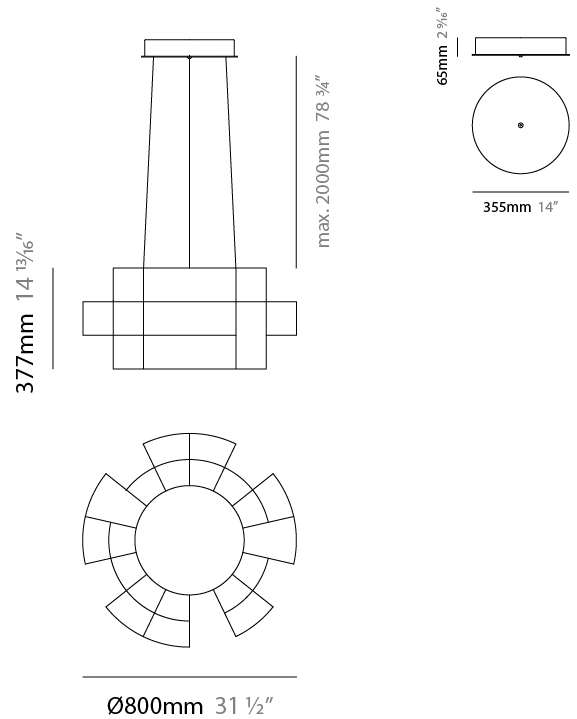

GENERAL

Series: Spectre
 Brand: Quasar
 Division: Design
 Mounting Type: Suspension
 Mounting Location: Ceiling
 Subcategory: Ambient

PHYSICAL

Shape: Abstract
 Diameter (mm): 800
 Diameter (in): 31 1/2"
 Height (mm): 500
 Height (in): 19 11/16"
 Max. Overall Height (mm): 2500
 Max. Overall Height (in): 98 7/16"
 Light Distribution: Omnidirectional
 Weight (kg): 3.5
 Weight (lbs): 7.72
 Fixture Finish: [NIC / BRA / BBR](#)
 Fixture Material: Metal
 Upon Request: Custom Sizes

GENERAL

Series: Spectre
 Brand: Quasar
 Division: Design
 Mounting Type: Suspension
 Mounting Location: Ceiling
 Subcategory: Ambient

PHYSICAL

Shape: Abstract
 Diameter (mm): 800
 Diameter (in): 31 1/2"
 Height (mm): 377
 Height (in): 14 13/16"
 Max. Overall Height (mm): 2375
 Max. Overall Height (in): 93 1/2"
 Light Distribution: Omnidirectional
 Weight (kg): 3.5
 Weight (lbs): 7.72
 Fixture Finish: [NIC / BRA / BBR](#)
 Fixture Material: Metal
 Cable Details: 2000mm Cable
 Upon Request: Custom Sizes

PROJECT	_____
TYPE	_____
SPECIFIER	_____
QUANTITY	_____
DATE	_____

D101948-

PROJECT	_____
TYPE	_____
SPECIFIER	_____
QUANTITY	_____
DATE	_____

D

SPECTRE COLOR FINISH CHART

PROJECT _____

TYPE _____

SPECIFIER _____